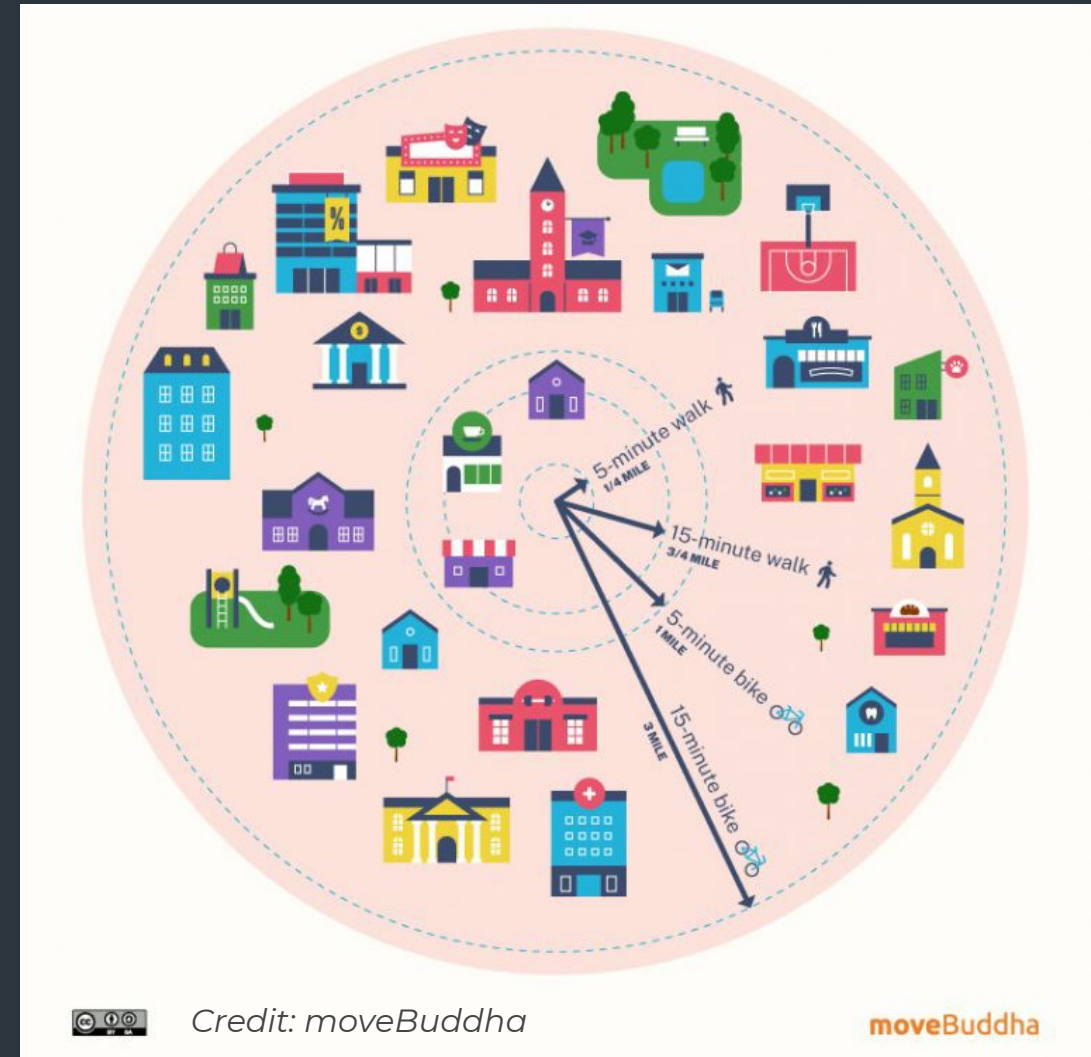

# REDMOND »»» 2050

**Complete Neighborhoods**

# What is a complete neighborhood?

*A neighborhood where most human needs and many desires are located within a comfortable walking distance.*

- Sometimes a biking distance is applied
- “Neighborhood” and “city” are both used in various definitions