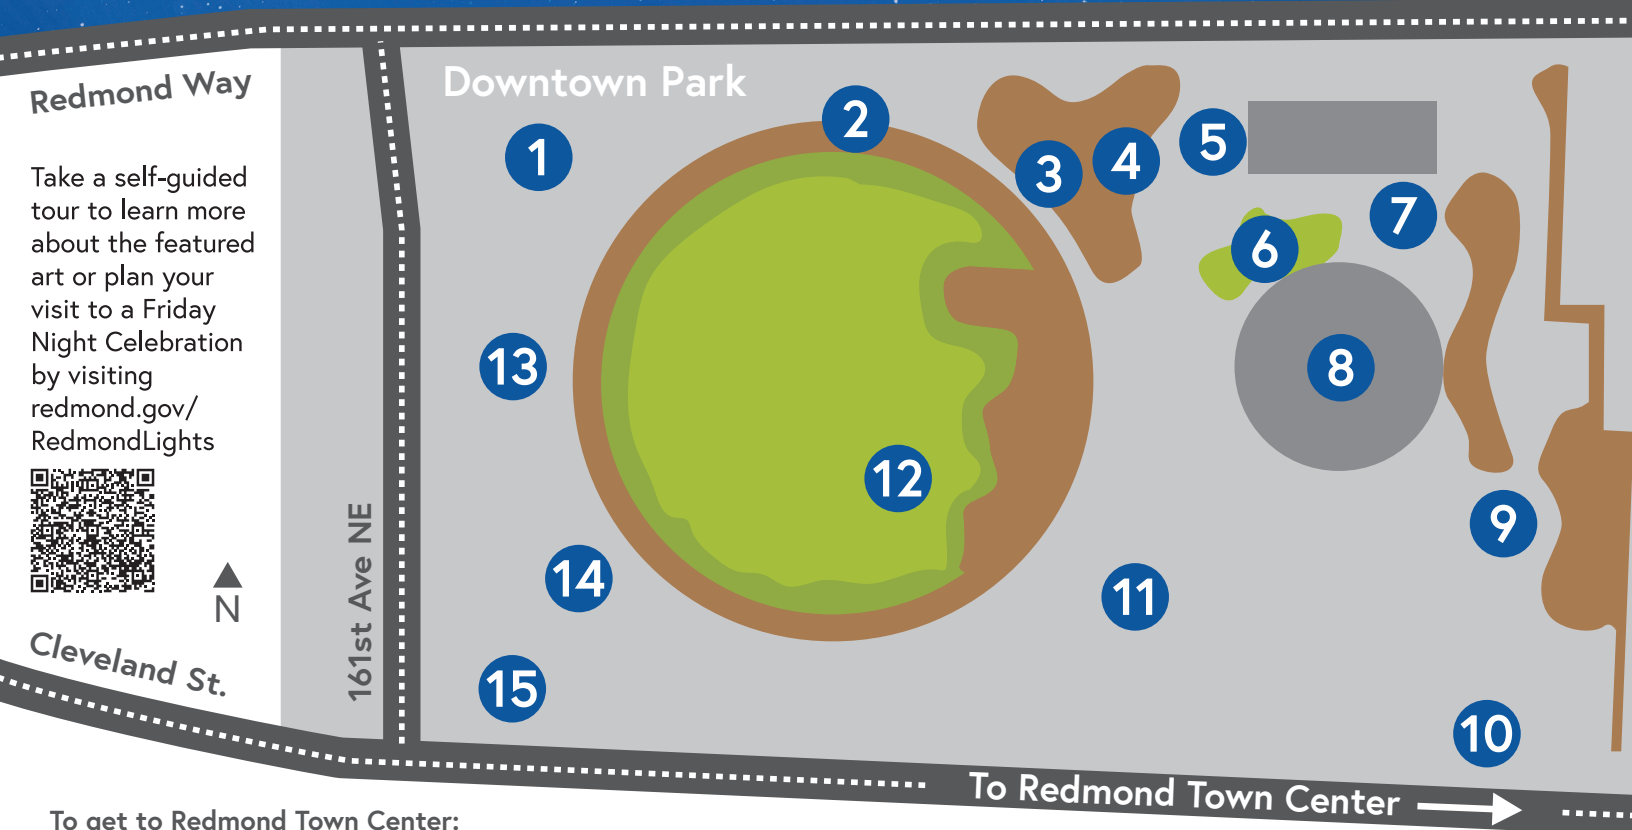

# 2022 Redmond Lights

## Art Map

To get to Redmond Town Center:

Head east on Cleveland St. toward 164th Ave NE and turn south

### FEATURED ART

- |   |  |
|---|--|
| 1 Holographic Greenhouse   Roxana Azar  | 9 Kuteer - The Cultural Abode   Deepti Agrawal             |
| 2 The Bear Creek Bear   Angie Mendoza   | 10 Your Place In the Mysterious Universe   Kari Whiteside  |
| 3 Mexican Lanterns   Hinojos & Jimenez Art  | 11 The Nurse Log   Seattle Design Nerds                    |
| 4 Recollect   Cat Chiu Phillips   | 12 Blueprints of Belonging   Neely Goniodysky              |
| 5 Takeoff   William Schlough  | 13 Liquid Culture   Fez BeGaetz of Alchemy Arts Collective |
| 6 Outgrown   Mollye Bendell   | 14 Star Portal   Britta Johnson                            |
| 7 Mycorrhizae   Bobby Ives  | 15 Poetry Prompts   Poet Laureate Laura Da'                |
| 8 Videos on Buoyant Pavillion<br>WISH   Johanna Porter<br>Redmond Sights   Leslye Ross<br>Holiday Haiku   Michael Dylan Welch |  |