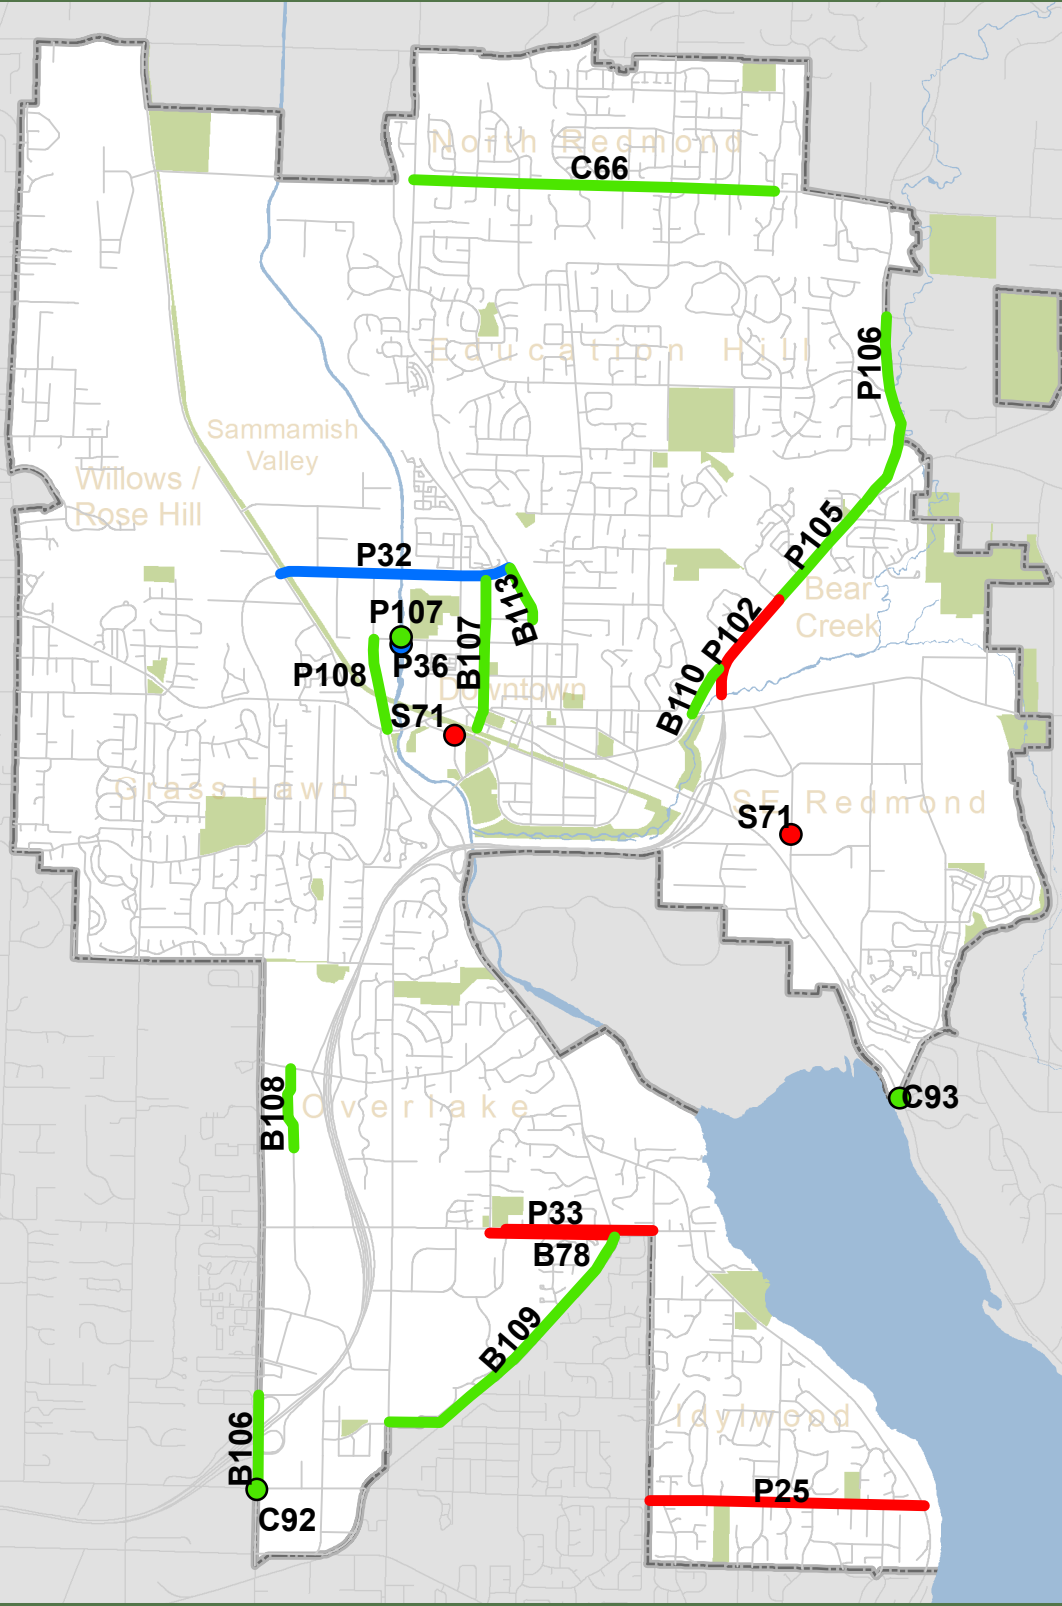

# 2023-2028 Transportation Improvement Program - Changes

City of Redmond, Washington

Last updated on 8/22/2022

Disclaimer: This map is created with data maintained by GIS Services Group, Technology and Information Services, City of Redmond, Washington. For reference

## LEGEND

- Completed
- Revised
- Added
- Streets
- City Park
- City Limit