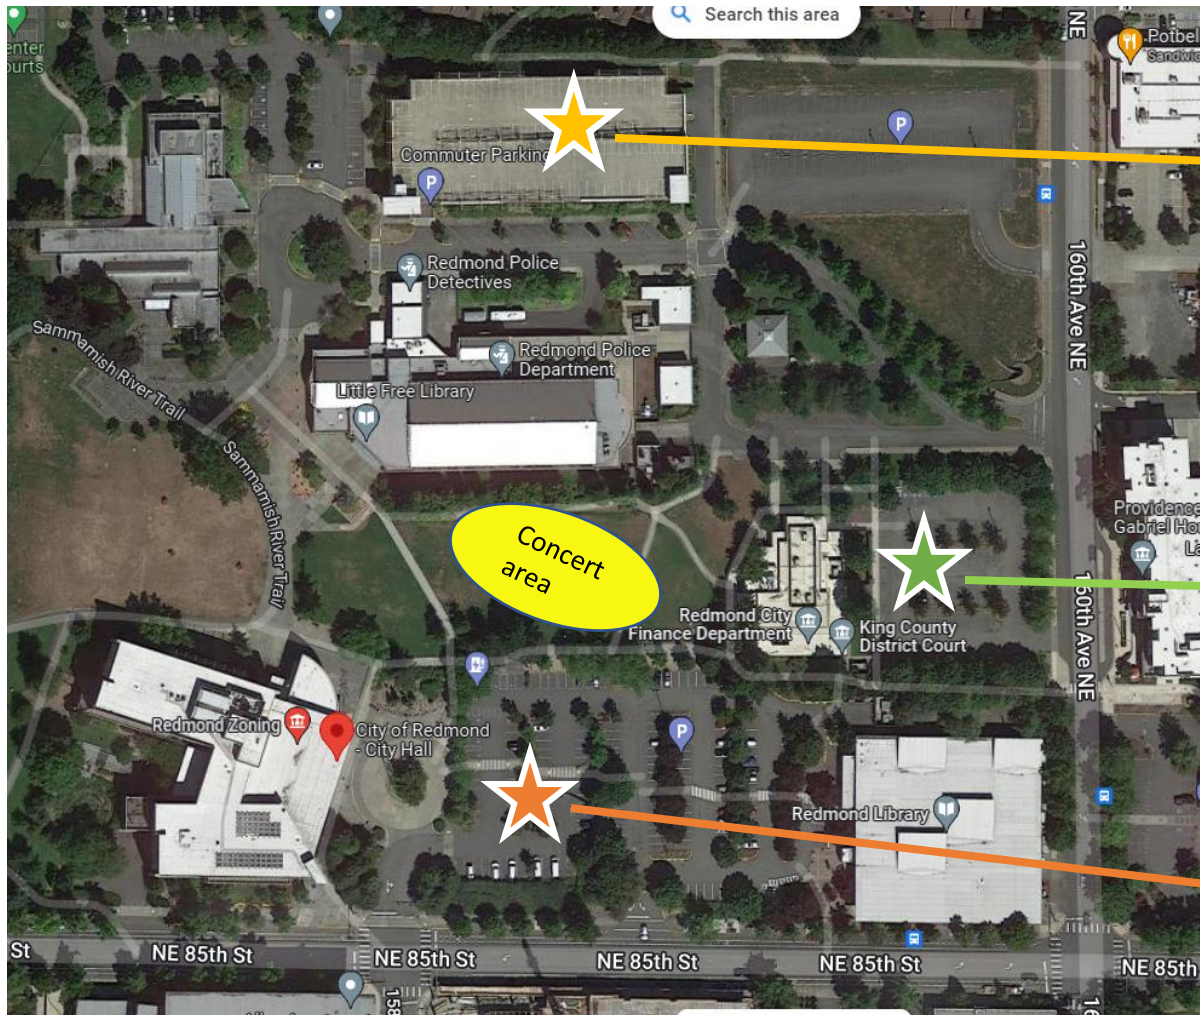

Rockin' on the River Concerts Parking Options

City Parking Garage
8721 160th St
Redmond WA 98052
**** ALL SPOTS OPEN AFTER 5 PM****

ALL levels of the City of Redmond Parking Garage are open to the public (even those marked 'employees only') **after 5 PM.**

District Court House Parking Lot
8601 160th Ave NE
Redmond WA 98052
**** ALL SPOTS OPEN AFTER 4:30 PM****

The Court House parking lot is open to anyone after 4:30 p.m. **Please do not try to park there early.**

Redmond City Hall Lot
15670 NE 85th St
Redmond WA 98052
**** open to the public****
Please note: Some areas of City Hall Lot will be blocked for event.