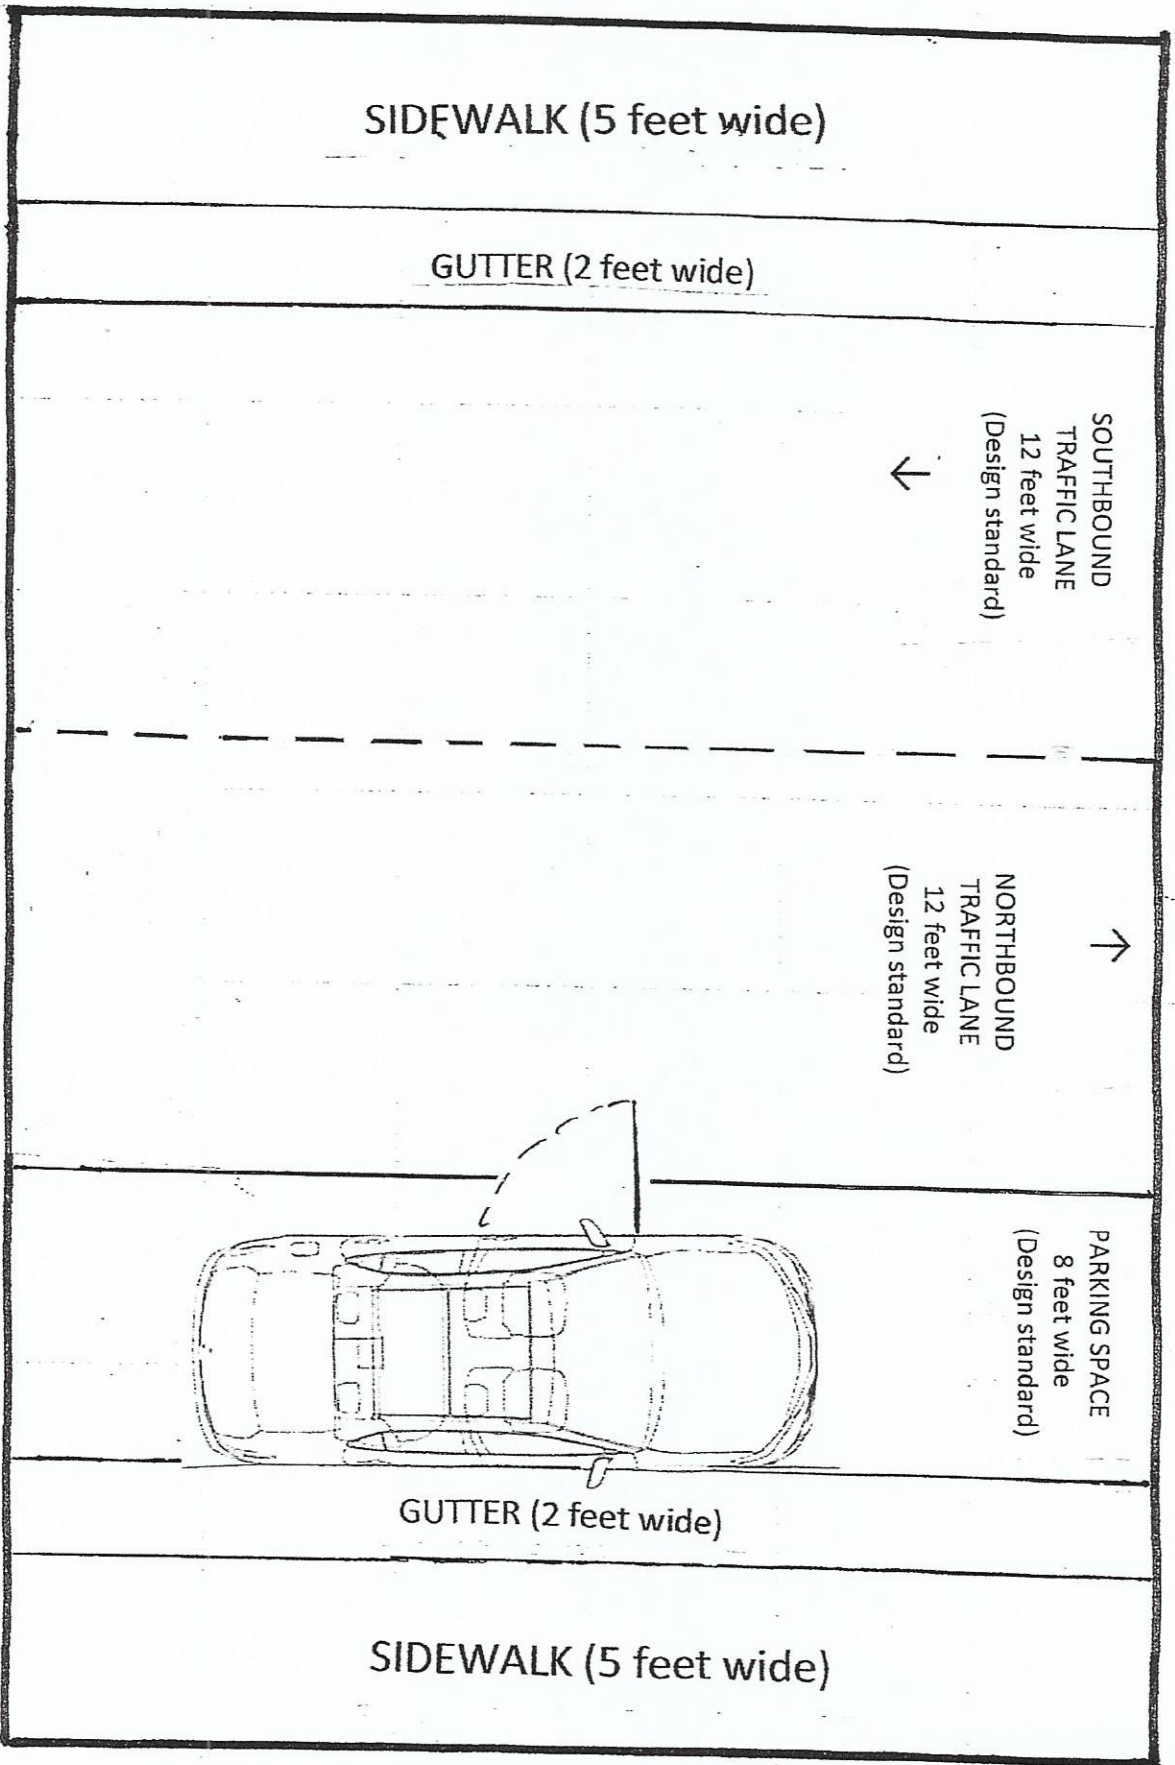

EXHIBIT 2 : EXISTING 162ND AVE. NE TRAFFIC LANE AND PARKING CONFIGURATION

2021 vehicle widths (excluding side mirrors)

- Toyota Camry 6' 1/2"
 - Toyota RAV4 6' 1"
 - Toyota Highlander 6' 4"
- Assume open door extends 44" from body