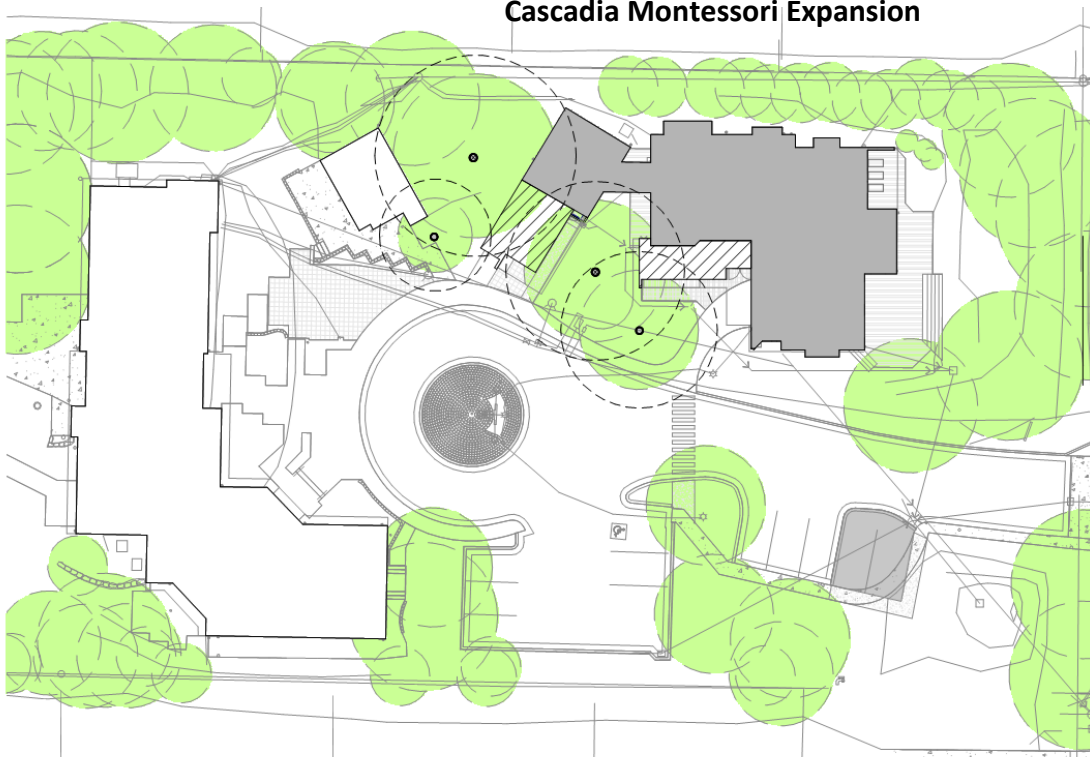

Preliminary Site Plan

Cascadia Montessori Expansion

* No Trees are proposed to be removed