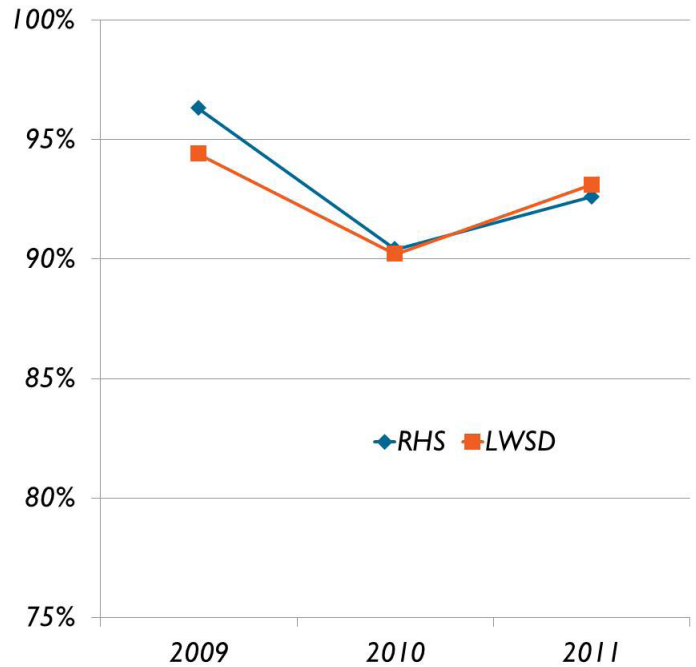

Graduation Rates

City role: Indirect

Entering ninth graders completing high school as a percentage of the total, less those transferring to another district.

Redmond High School Graduation Rate

Baseline ('09):	96%	Trend: ↔
Observed ('11):	93%	
Objective:	--	

Lake Washington School District Graduation Rate

Baseline ('09):	94%	Trend: ↔
Observed ('11):	93%	
Objective:	--	

The RHS graduation improved to 93% in 2011. Starting with the class of 2009, the Lake Washington School District revised its method of calculating graduation rates. The City is using the new data series for the first time this year.

Source: Lake Washington School District
Data updated January 2012

High School Graduation Rates

Street Trees

City role: Direct

Number of street trees per arterial centerline mile.

Baseline ('11):	131	Trend: n/a
Observed ('11):	131	
Objective:	--	

Redmond's 60 miles of arterials are planted with 7,802 street trees. The total number of street trees and total number of arterial miles have increased over time. In the future, this measure will give a sense of the character of Redmond's streetscape.