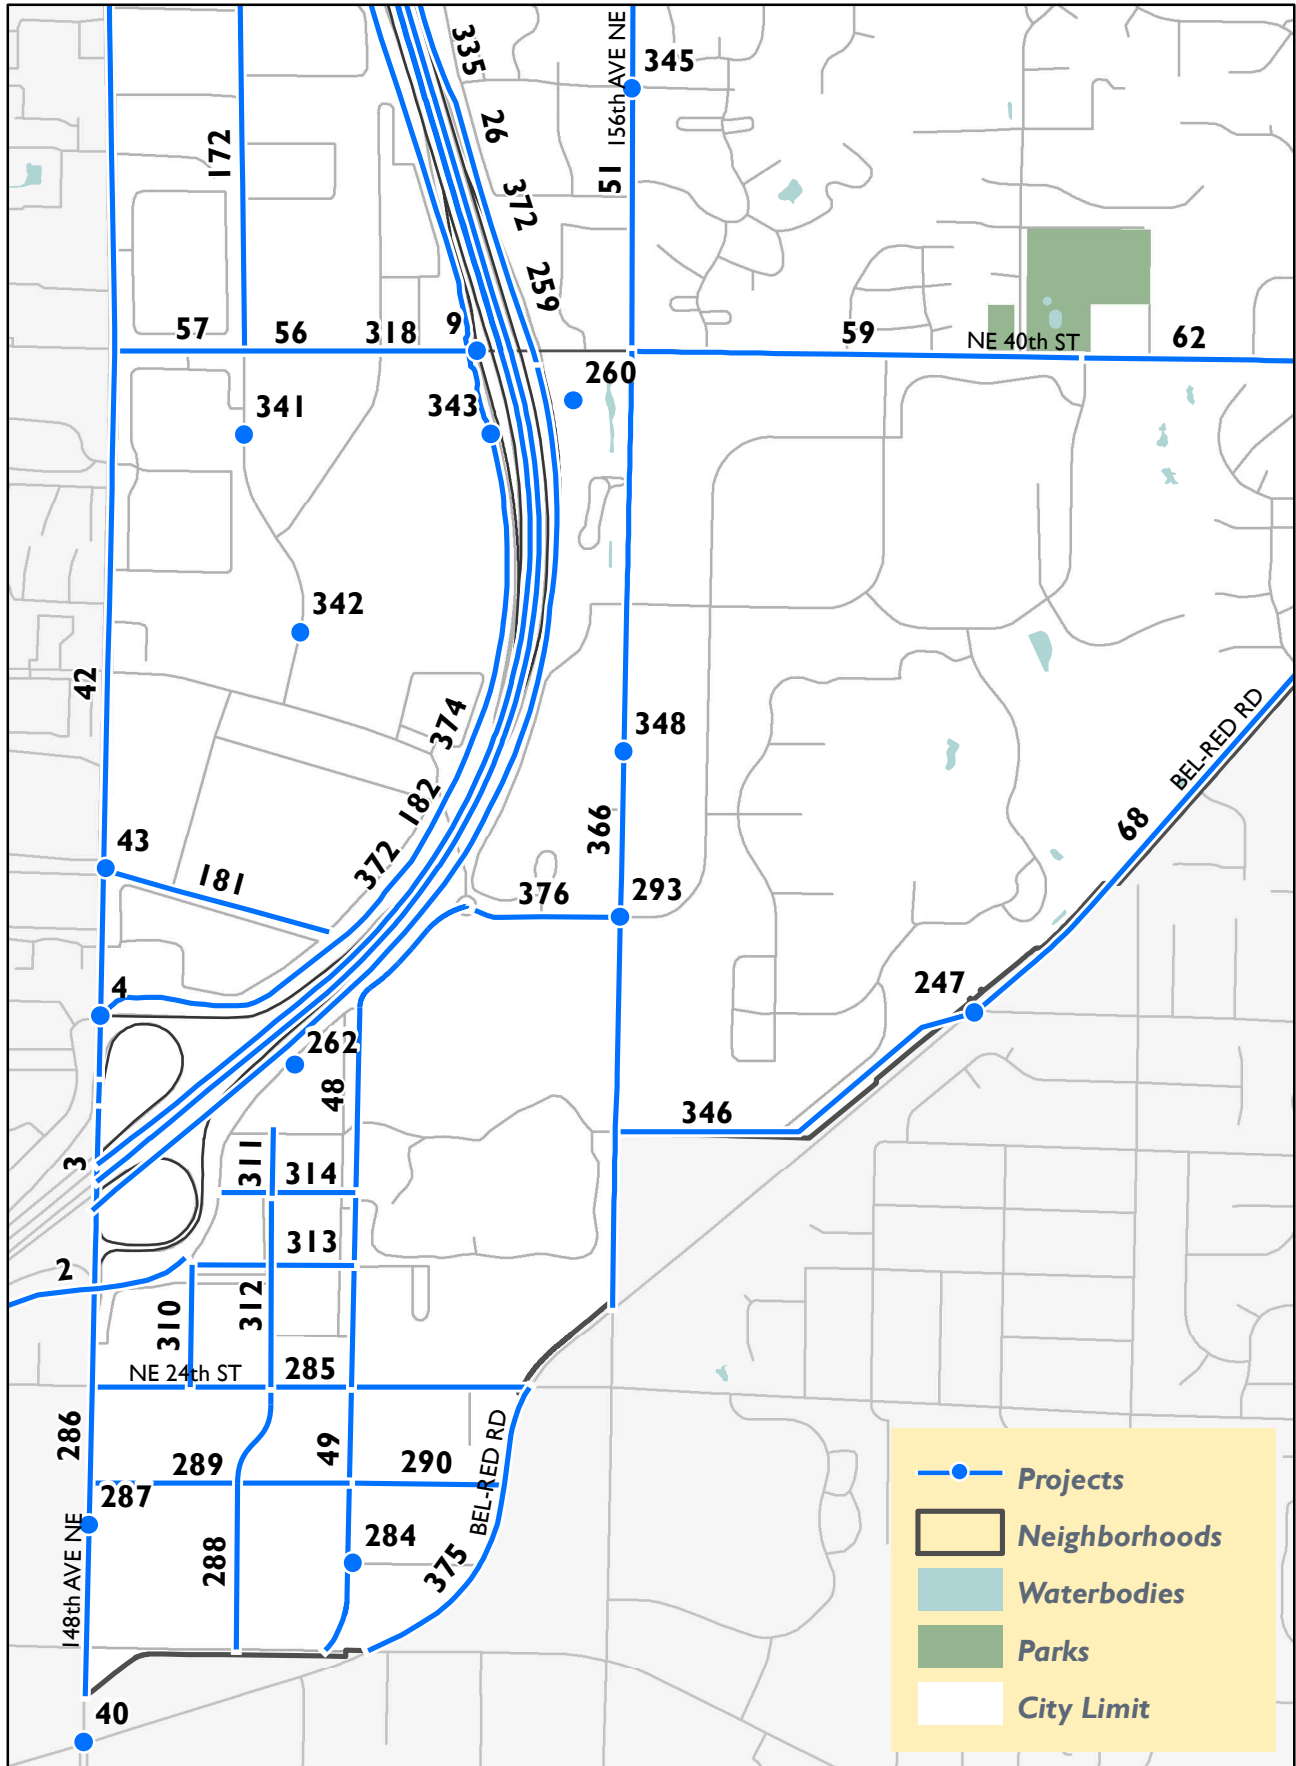

# Unfunded Buildout Plan - Overlake

Note: projects shown are conceptual only; actual alignments may vary.

0 0.125 0.25 Miles